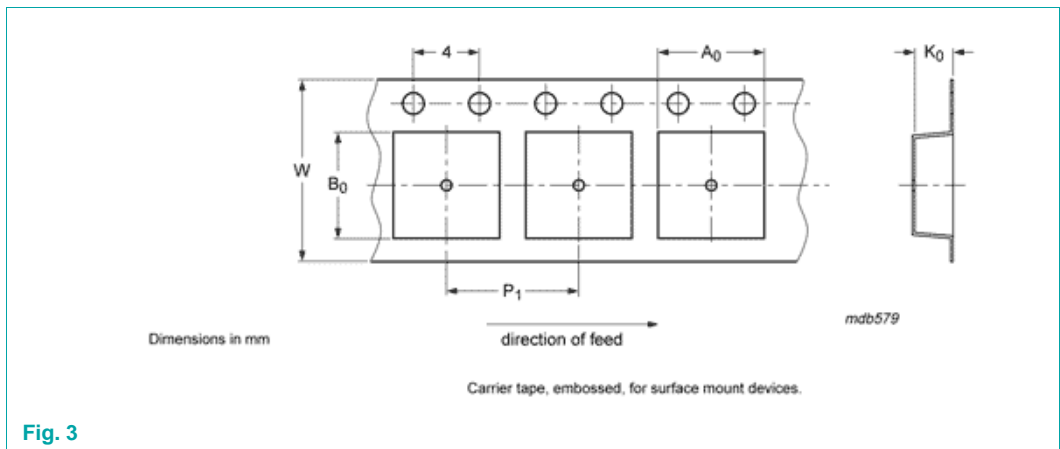

Package version	12NC ending	Reel dimensions d x w (mm)	SPQ/PQ (pcs)	Reels per box	Outer box dimensions l x w x h (mm)
SOT337-1	118	330 x 16	2000	1	339 x 335 x 25

2. Product orientation

Fig. 2

3. Carrier tape dimensions

Fig. 5

Label dimensions
l x w (mm)
 100 x 75