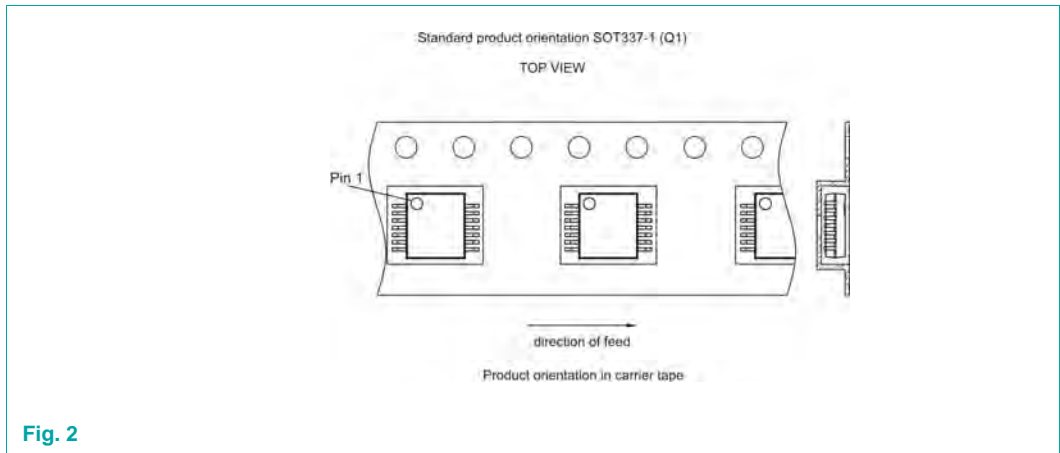

Package version	12NC ending	Reel dimensions d x w (mm)	SPQ/PQ (pcs)	Reels per box	Outer box dimensions l x w x h (mm)
SOT337-1	118	330 x 16	2000	1	339 x 335 x 25

2. Product orientation

Fig. 2

3. Carrier tape dimensions

Fig. 3

A ₀ (mm)	B ₀ (mm)	K ₀ (mm)	T (mm)	P ₁ (mm)	W (mm)
8.2	6.6	2.5	-	12.0	16

4. Reel dimensions

Fig. 4

Package version	12NC ending	Reel dimensions d x w (mm)	SPQ/PQ (pcs)
SOT337-1	118	330 x 16	2000

5. Barcode label box and reel information

Fig. 5

Label dimensions
l x w (mm)
 100 x 75