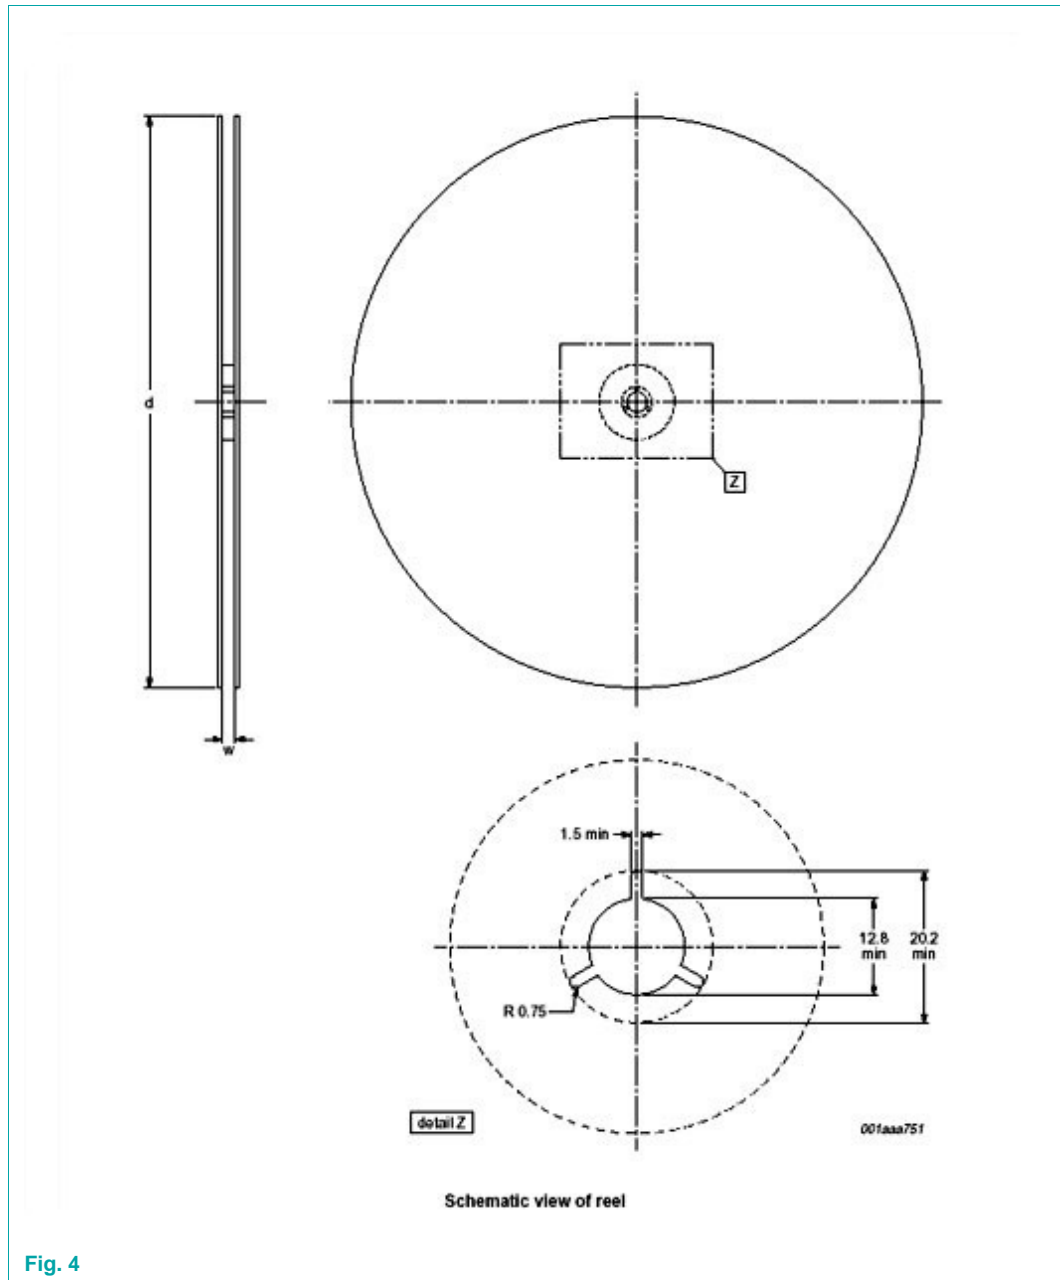

Package version	12NC ending	Reel dimensions d x w (mm)	SPQ/PQ (pcs)	Reels per box	Outer box dimensions l x w x h (mm)
SOT337-1	118	330 x 16	2000	1	339 x 335 x 25

2. Product orientation

Fig. 2

3. Carrier tape dimensions

Fig. 3

A ₀ (mm)	B ₀ (mm)	K ₀ (mm)	T (mm)	P ₁ (mm)	W (mm)
8.2	6.6	2.5	-	12.0	16

4. Reel dimensions

Fig. 4

Package version	12NC ending	Reel dimensions d x w (mm)	SPQ/PQ (pcs)
SOT337-1	118	330 x 16	2000

5. Barcode label box and reel information

Fig. 5

Label dimensions
l x w (mm)
 100 x 75